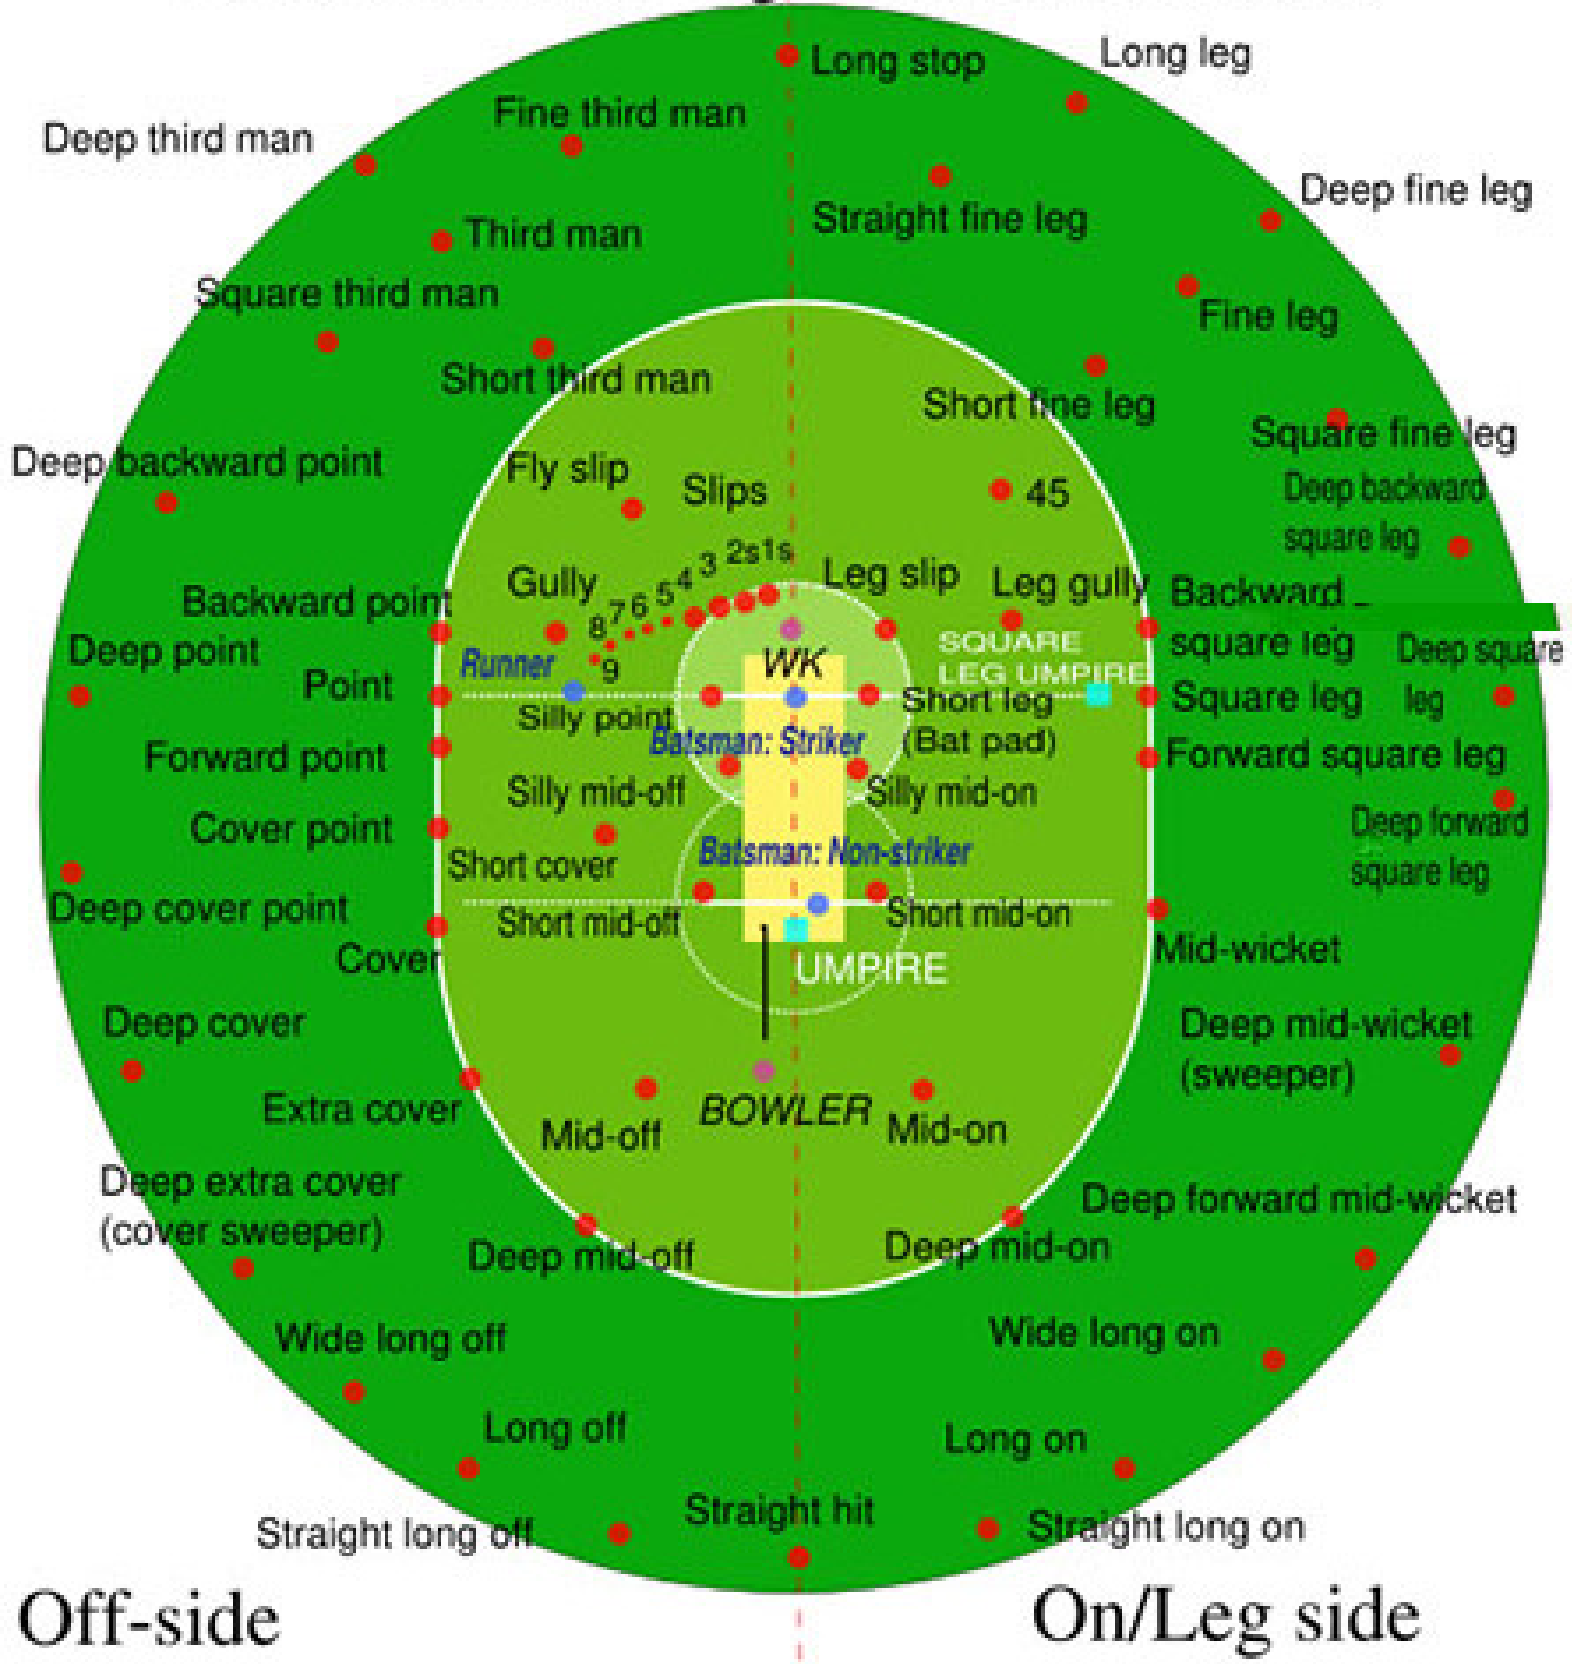

Field as set to a right handed batsman

Off-side

On/Leg side